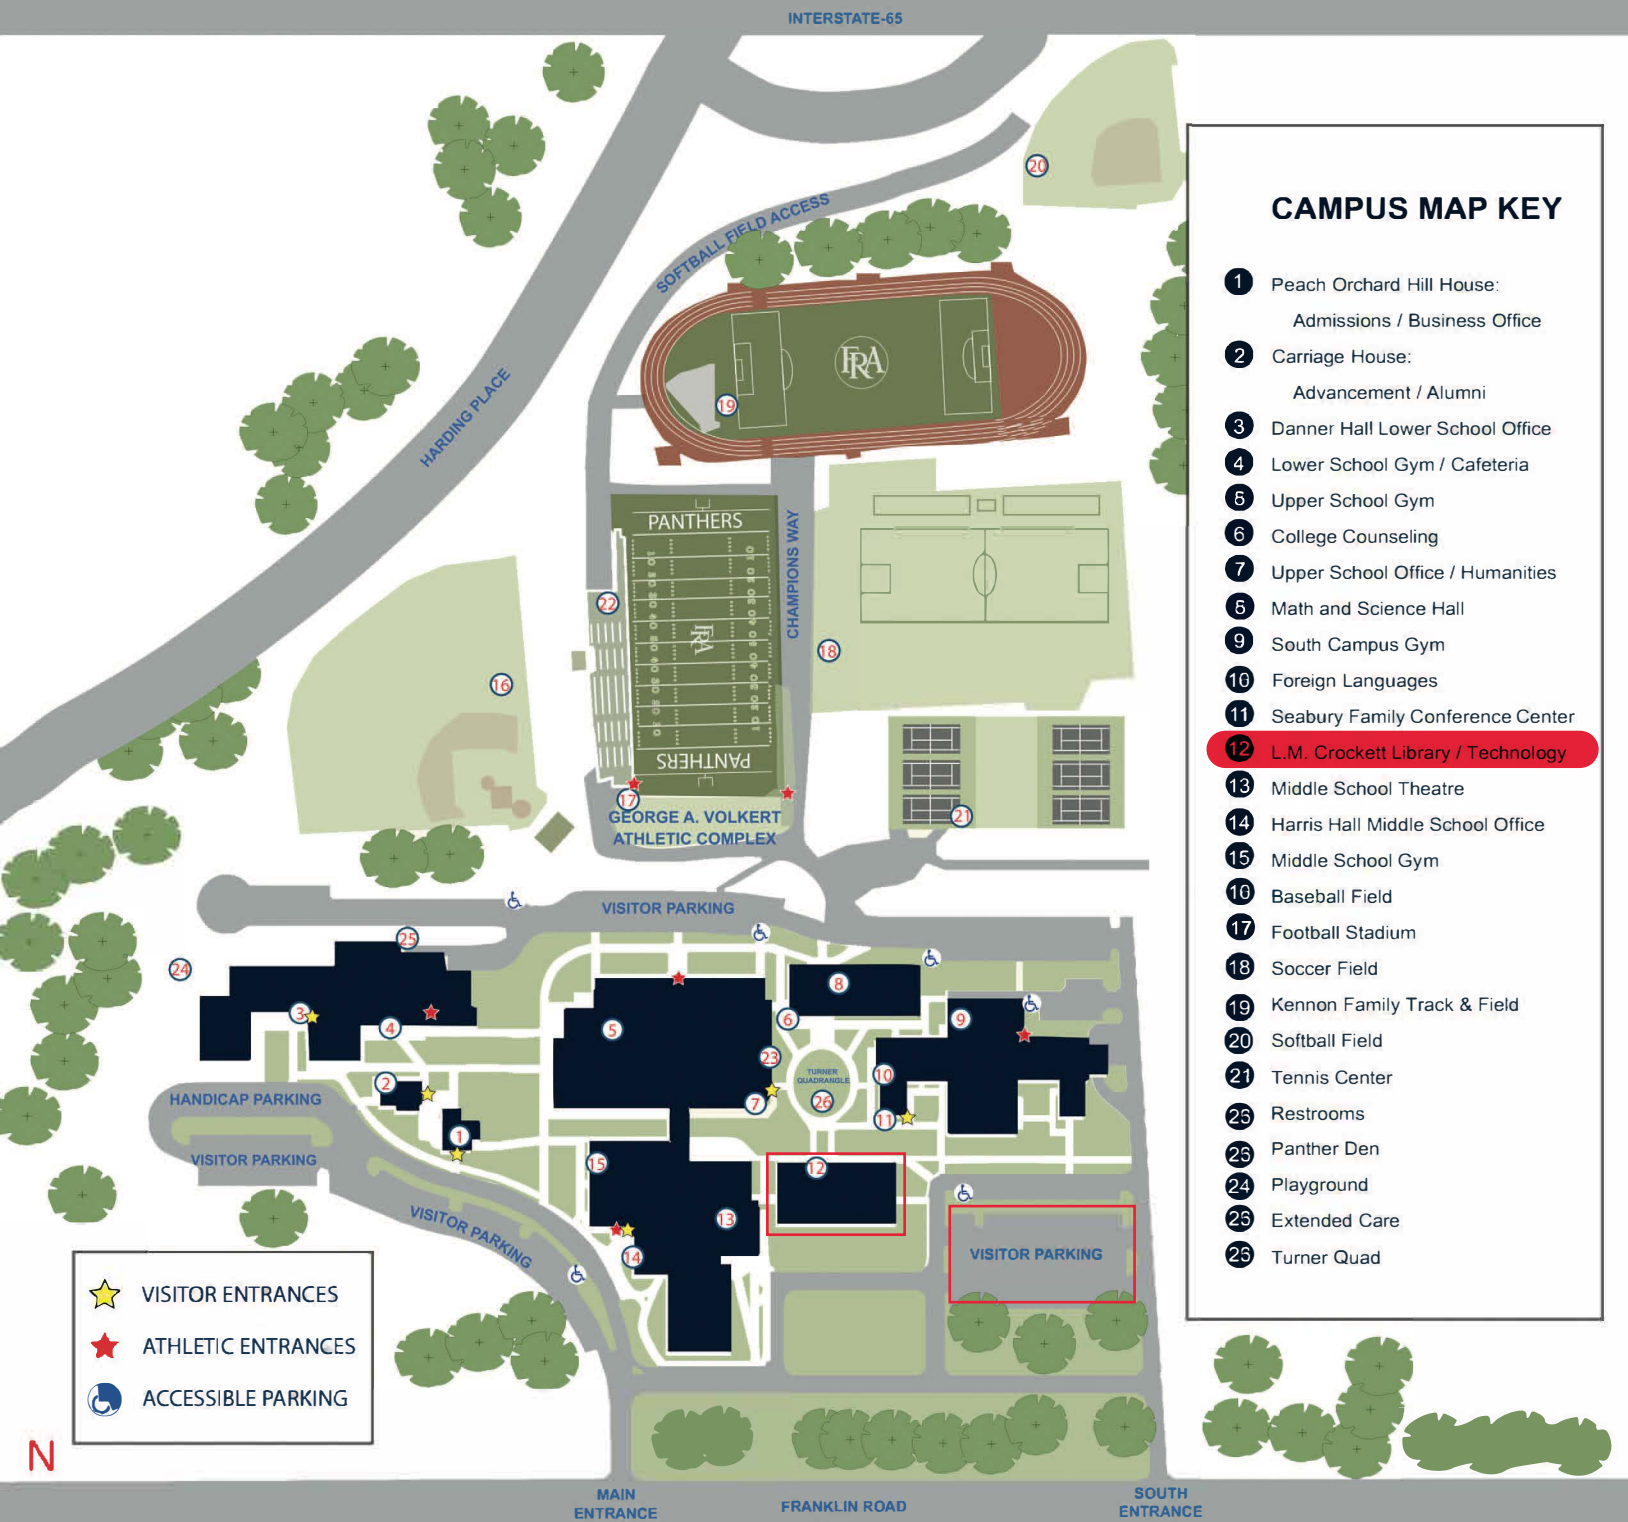

FRA CAMPUS MAP

CAMPUS MAP KEY

- 1 Peach Orchard Hill House:
Admissions / Business Office
- 2 Carriage House:
Advancement / Alumni
- 3 Danner Hall Lower School Office
- 4 Lower School Gym / Cafeteria
- 5 Upper School Gym
- 6 College Counseling
- 7 Upper School Office / Humanities
- 8 Math and Science Hall
- 9 South Campus Gym
- 10 Foreign Languages
- 11 Seabury Family Conference Center
- 12 L.M. Crockett Library / Technology**
- 13 Middle School Theatre
- 14 Harris Hall Middle School Office
- 15 Middle School Gym
- 16 Baseball Field
- 17 Football Stadium
- 18 Soccer Field
- 19 Kennon Family Track & Field
- 20 Softball Field
- 21 Tennis Center
- 22 Restrooms
- 23 Panther Den
- 24 Playground
- 25 Extended Care
- 26 Turner Quad

- ★ VISITOR ENTRANCES
- ★ ATHLETIC ENTRANCES
- ♿ ACCESSIBLE PARKING

N

MAIN ENTRANCE FRANKLIN ROAD SOUTH ENTRANCE